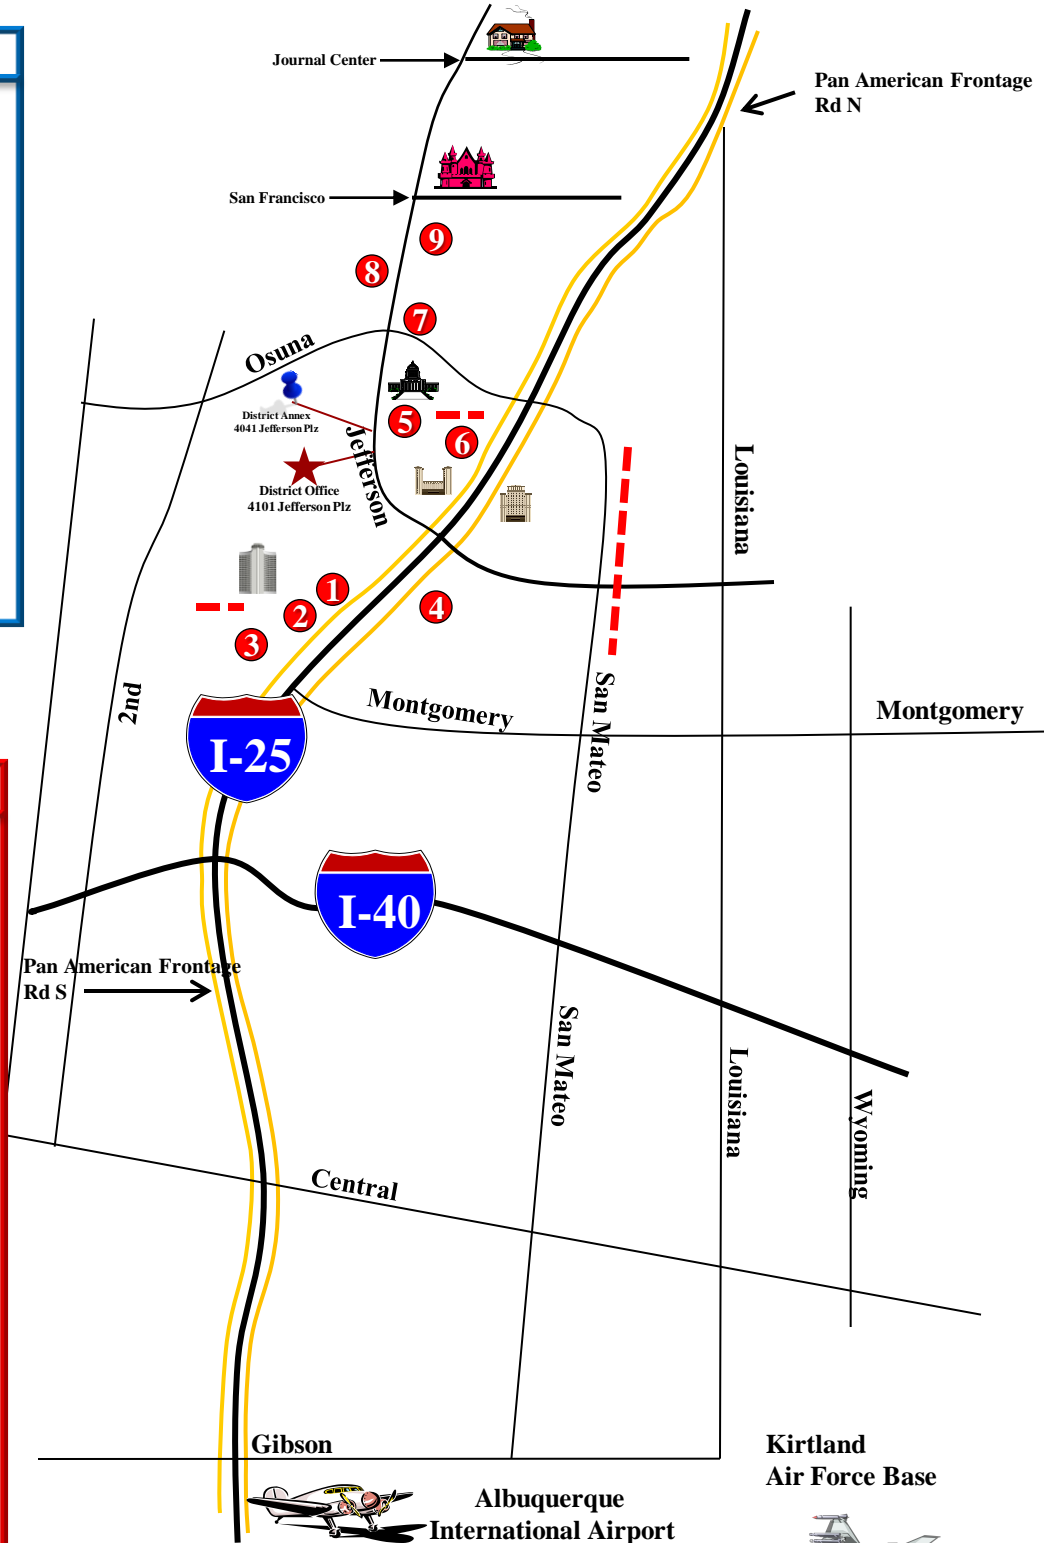

DIRECTIONS

I-25 NORTH TO JEFFERSON STREET
 LEFT ON JEFFERSON STREET TO THE HOLMAN'S BLDG
 MAKE A LEFT ON JEFFERSON PLAZA
 DISTRICT OFFICE LOCATED BEHIND HOLMAN'S

Hotels

Courtyard by Marriott
 505 823-1919
 5151 Journal Center Blvd

Marriott Pyramid North
 505 821-3333
 5151 San Francisco, N.E.

Marriott Residence Inn
 4331 the 25 Way, NE
 505 761-0200

Drury Inn & Suites
 4310 the 25 Way, NE
 505 342-3600

Holiday Inn Hotel & Suites
 5050 Jefferson ST NE
 505 944-2222

TownePlace Suites
 5511 Office Boulevard NE
 505 345-3131

Restaurants

- 1 Nick & Jimmy's**
 4921 Jefferson St NE
 505 344-9169
- 2 Pappadeaux**
 5011 Pan American West Fwy
 505 345-0240
- 3 Texas Land & Cattle**
 4949 Pan American West Fwy
 505 343-9800
- 4 Landry's**
 5001 Jefferson St NE
 505 875-0101
- 5 Fox & Hound**
 4301 The Lane At 25 NE
 505 344-9416
- 6 Mimi's**
 4316 The 25 Way NE
 505 341-0300
- 7 Weck's**
 4500 Osuna Suite 100 NE
 505 344-1472
- 8 Jimmy's**
 7007 Jefferson St NE
 505 341-2546
- 9 Milly's**
 7308 Jefferson St NE
 505 345-9200

Fast Food Restaurants

Map is not to scale

DIRECTIONS

CESPA Annex
8500 Jefferson NE
North of Paseo del Norte
2.5 miles north of Dist Office