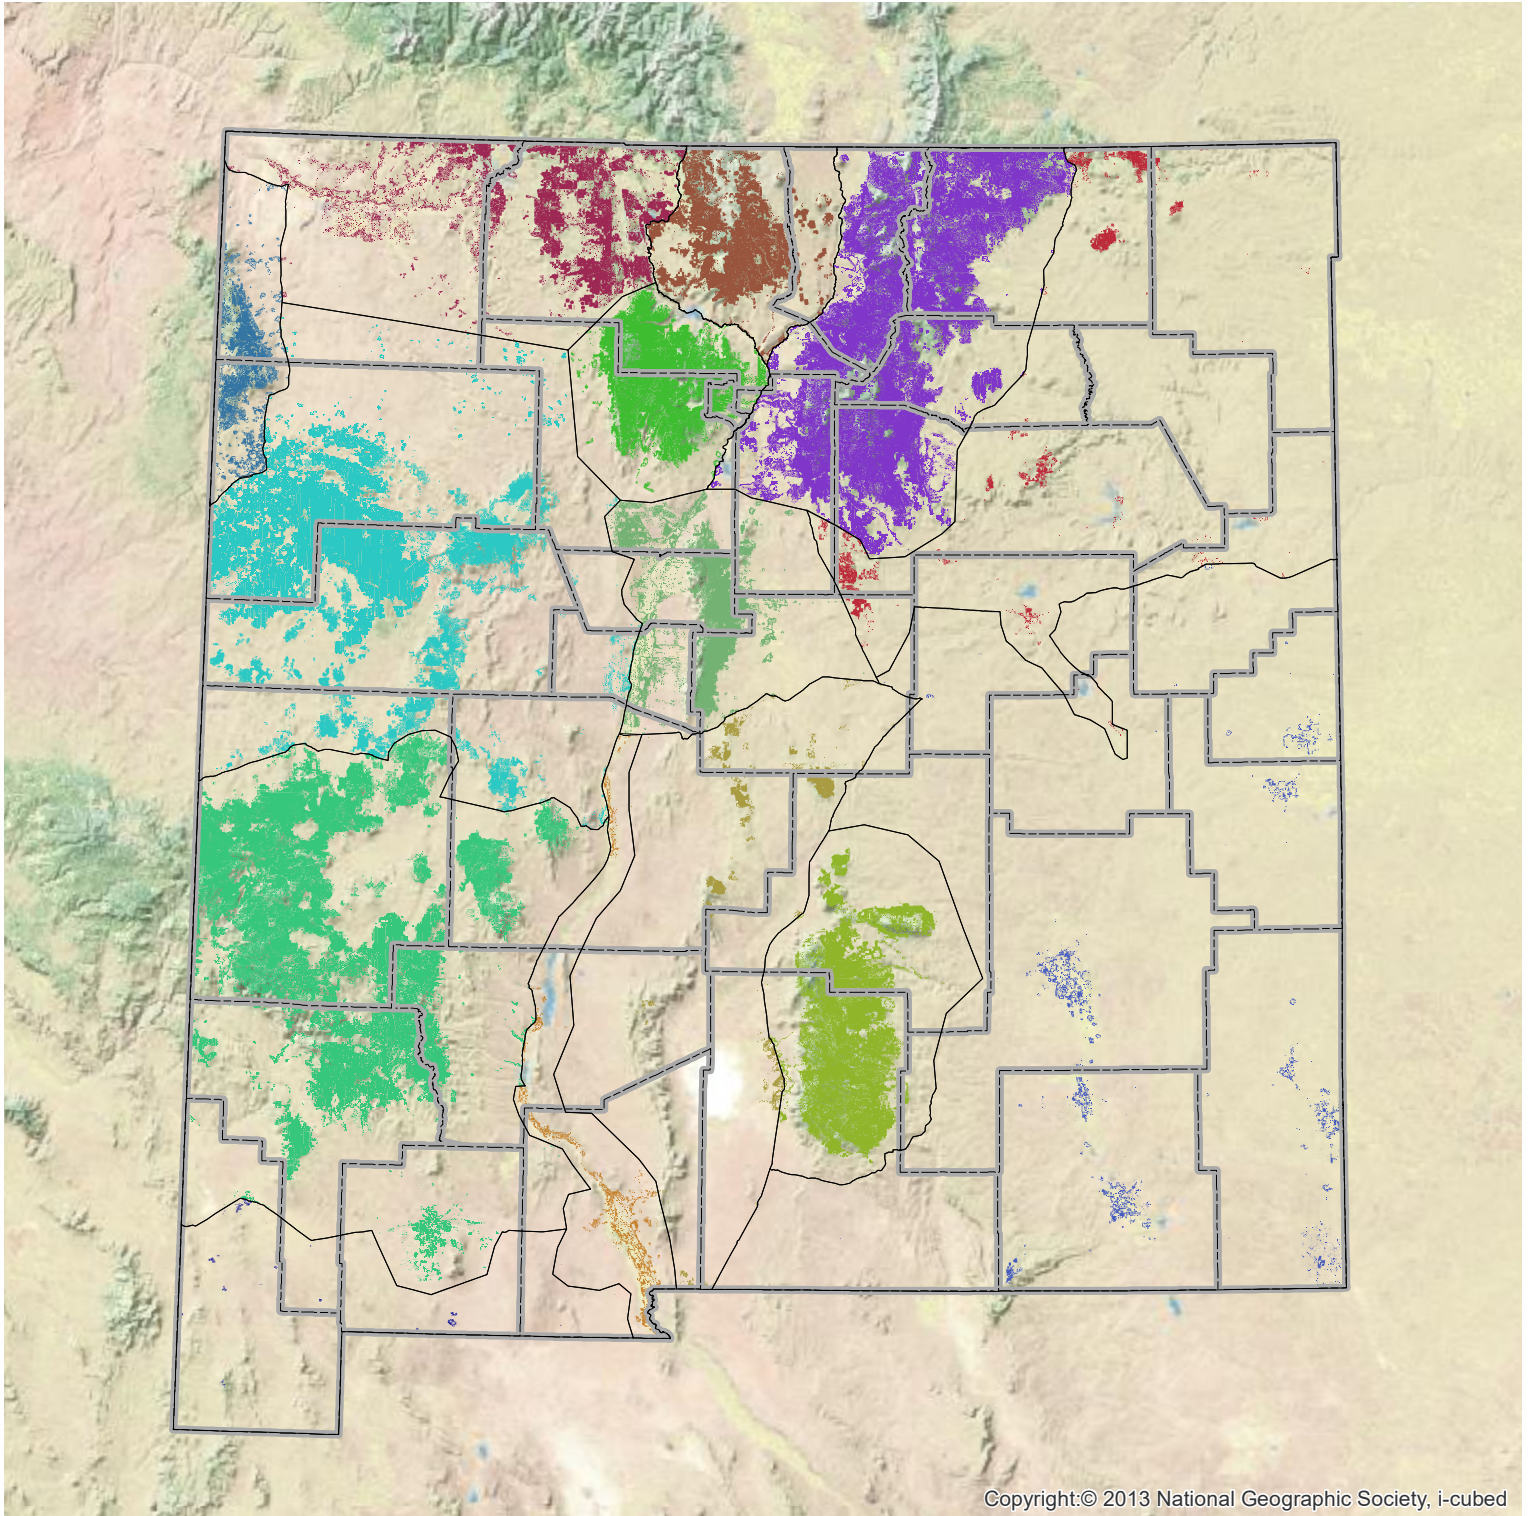

NMSF Priority Landscapes 2016

Copyright:© 2013 National Geographic Society, i-cubed

Statewide Priority Landscapes 2016

- | | | |
|-------------|------------------|-------------|
| ABQ | Gila | SE PLAINS |
| Basin Area | Jemez Mountains | Sacramentos |
| Bootheel | Lower Rio Grande | Sangres |
| Chama River | NE PLAINS | Zunis |
| Gallup Area | North Rivers | County |