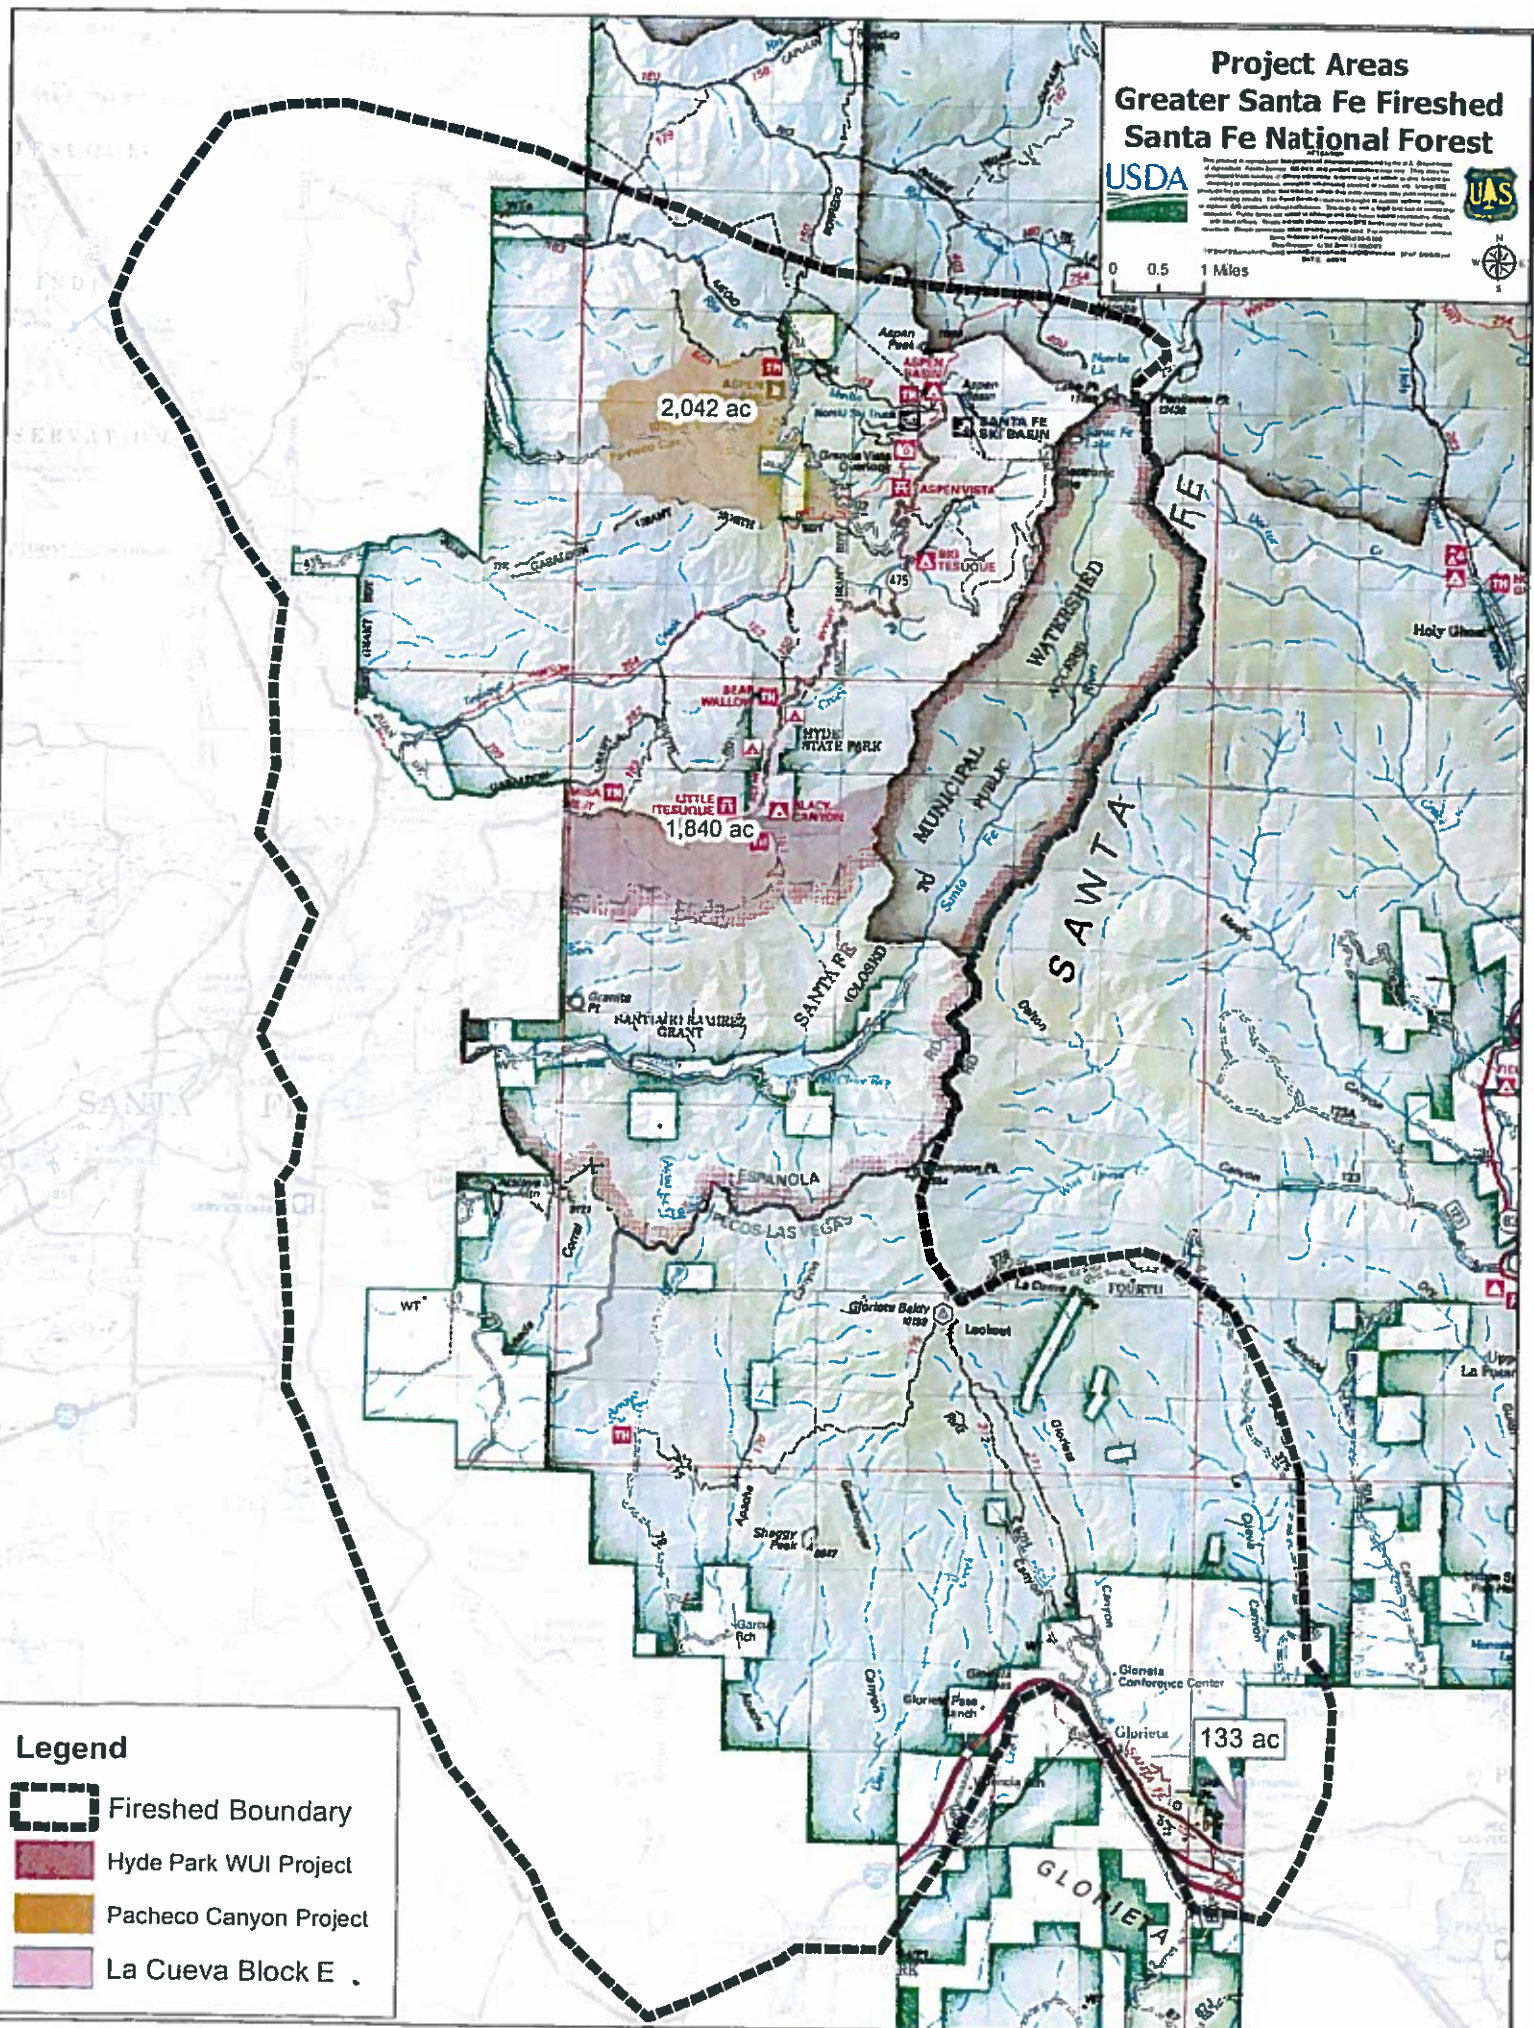

Project Areas Greater Santa Fe Fireshed Santa Fe National Forest

0 0.5 1 Miles

2,042 ac

1,840 ac

133 ac

- Legend**
-  Fireshed Boundary
 -  Hyde Park WUI Project
 -  Pacheco Canyon Project
 -  La Cueva Block E