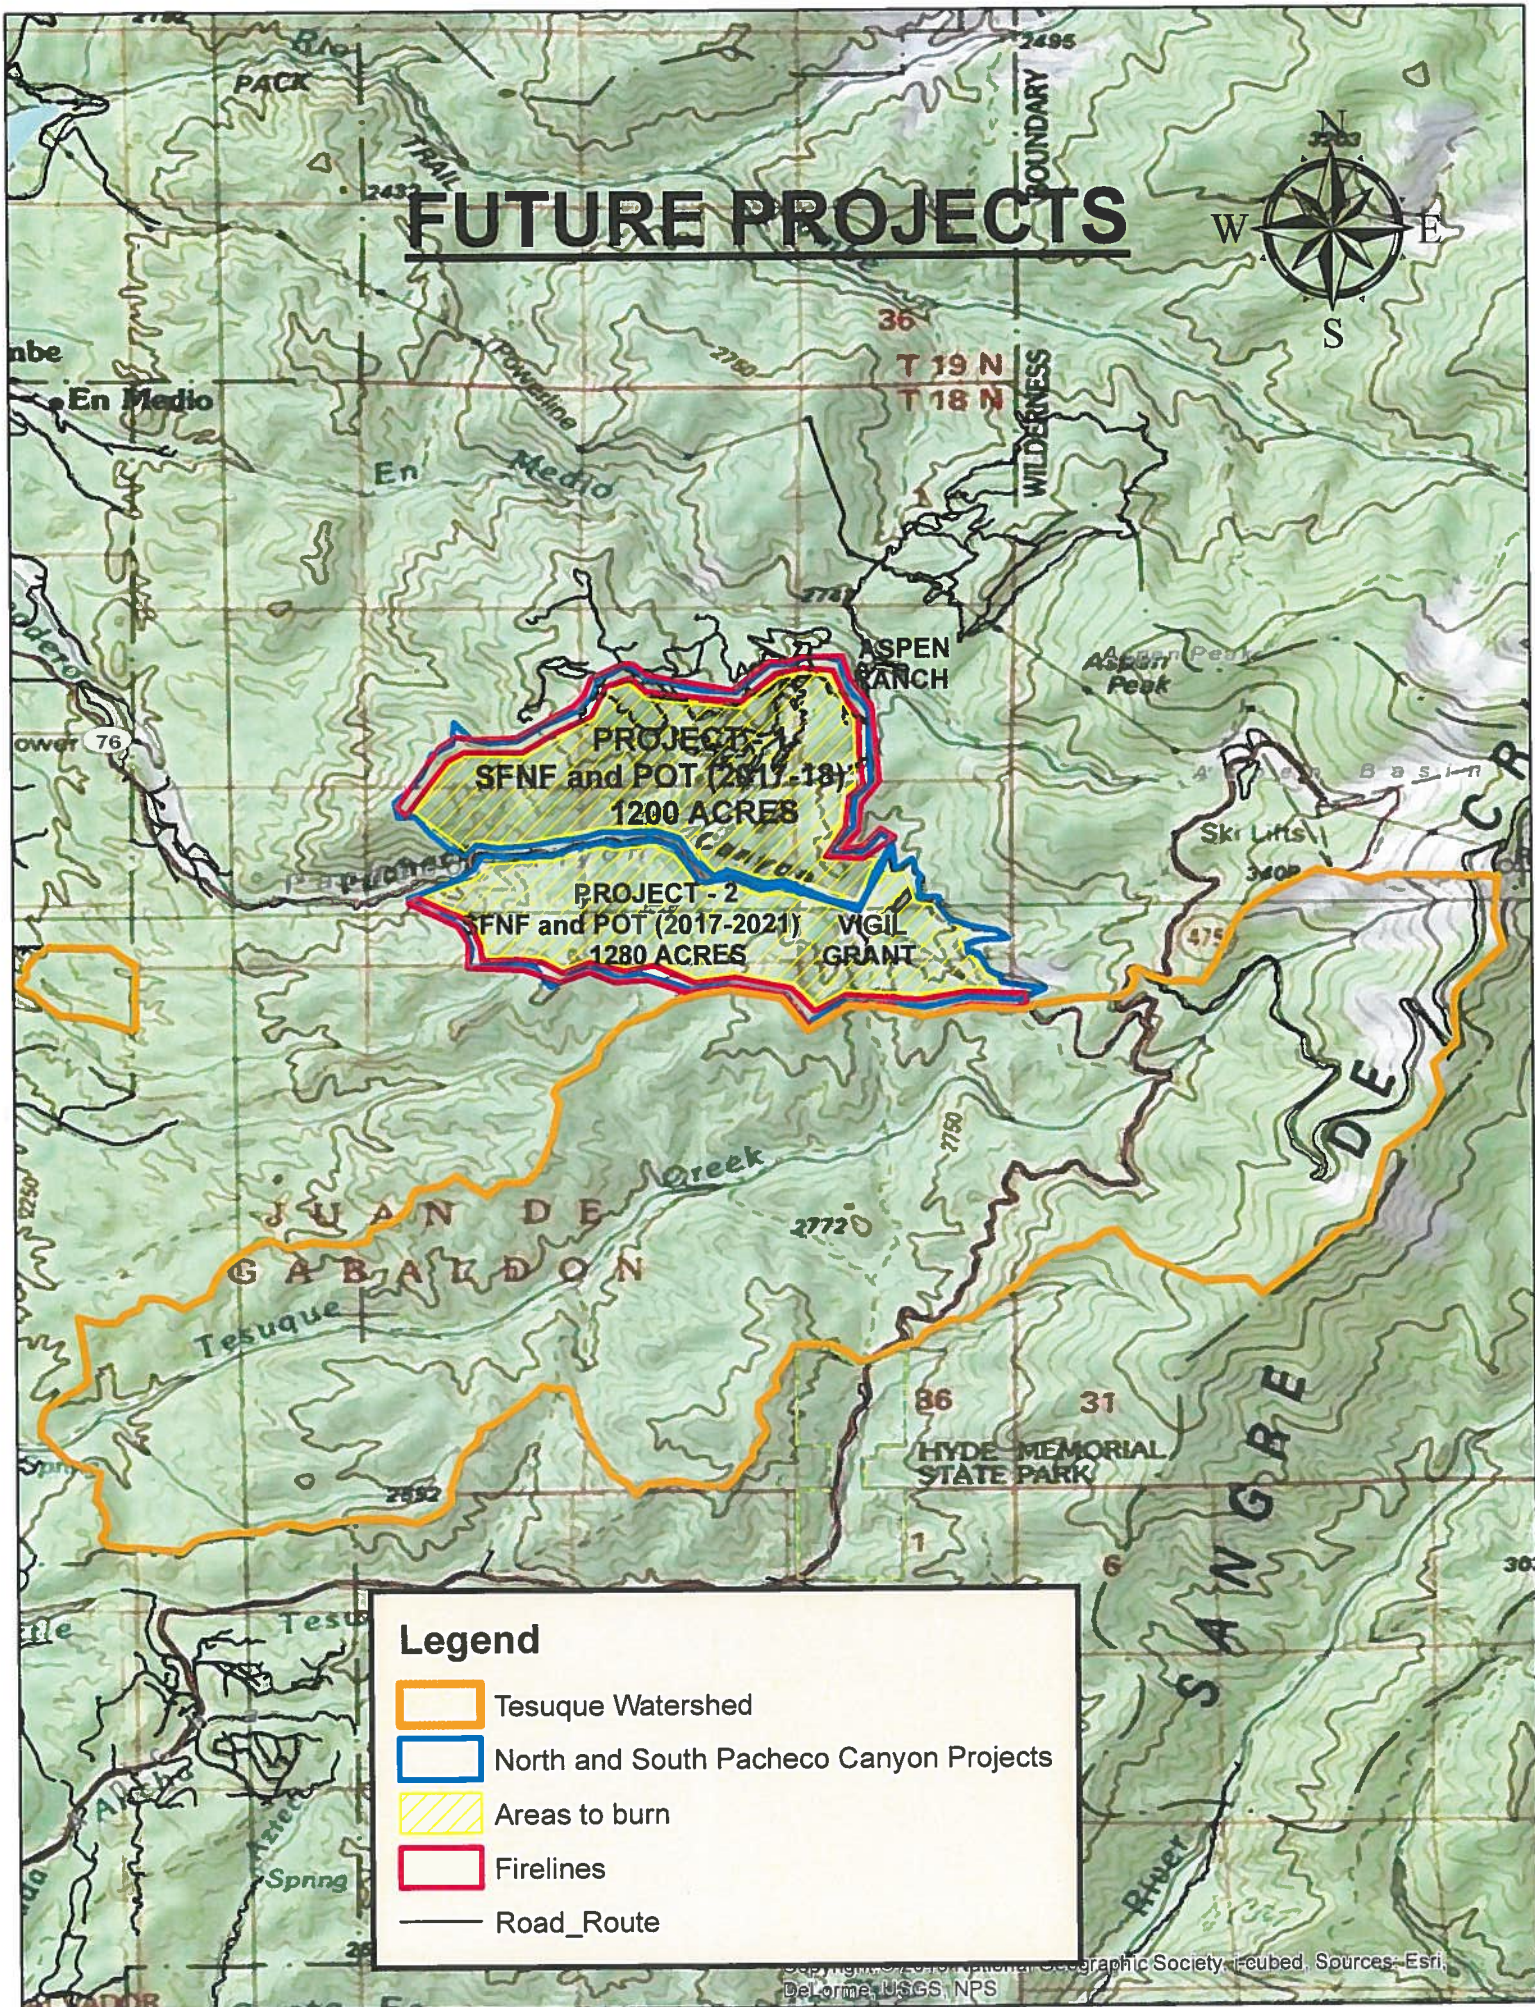

# RTRL - POT, SFNF, ERD, PROJECT SITES

**LEGEND**

- North and South Pacheco Canyon Projects
- Firelines
- Areas to burn
- Road\_Route

*Environment Department  
Pueblo of Tesuque  
Route 42 Box 360-T  
Santa Fe, New Mexico 87506*

## Legend

-  Tesuque Watershed
-  North and South Pacheco Canyon Projects
-  Areas to burn
-  Firelines
-  Road\_Route