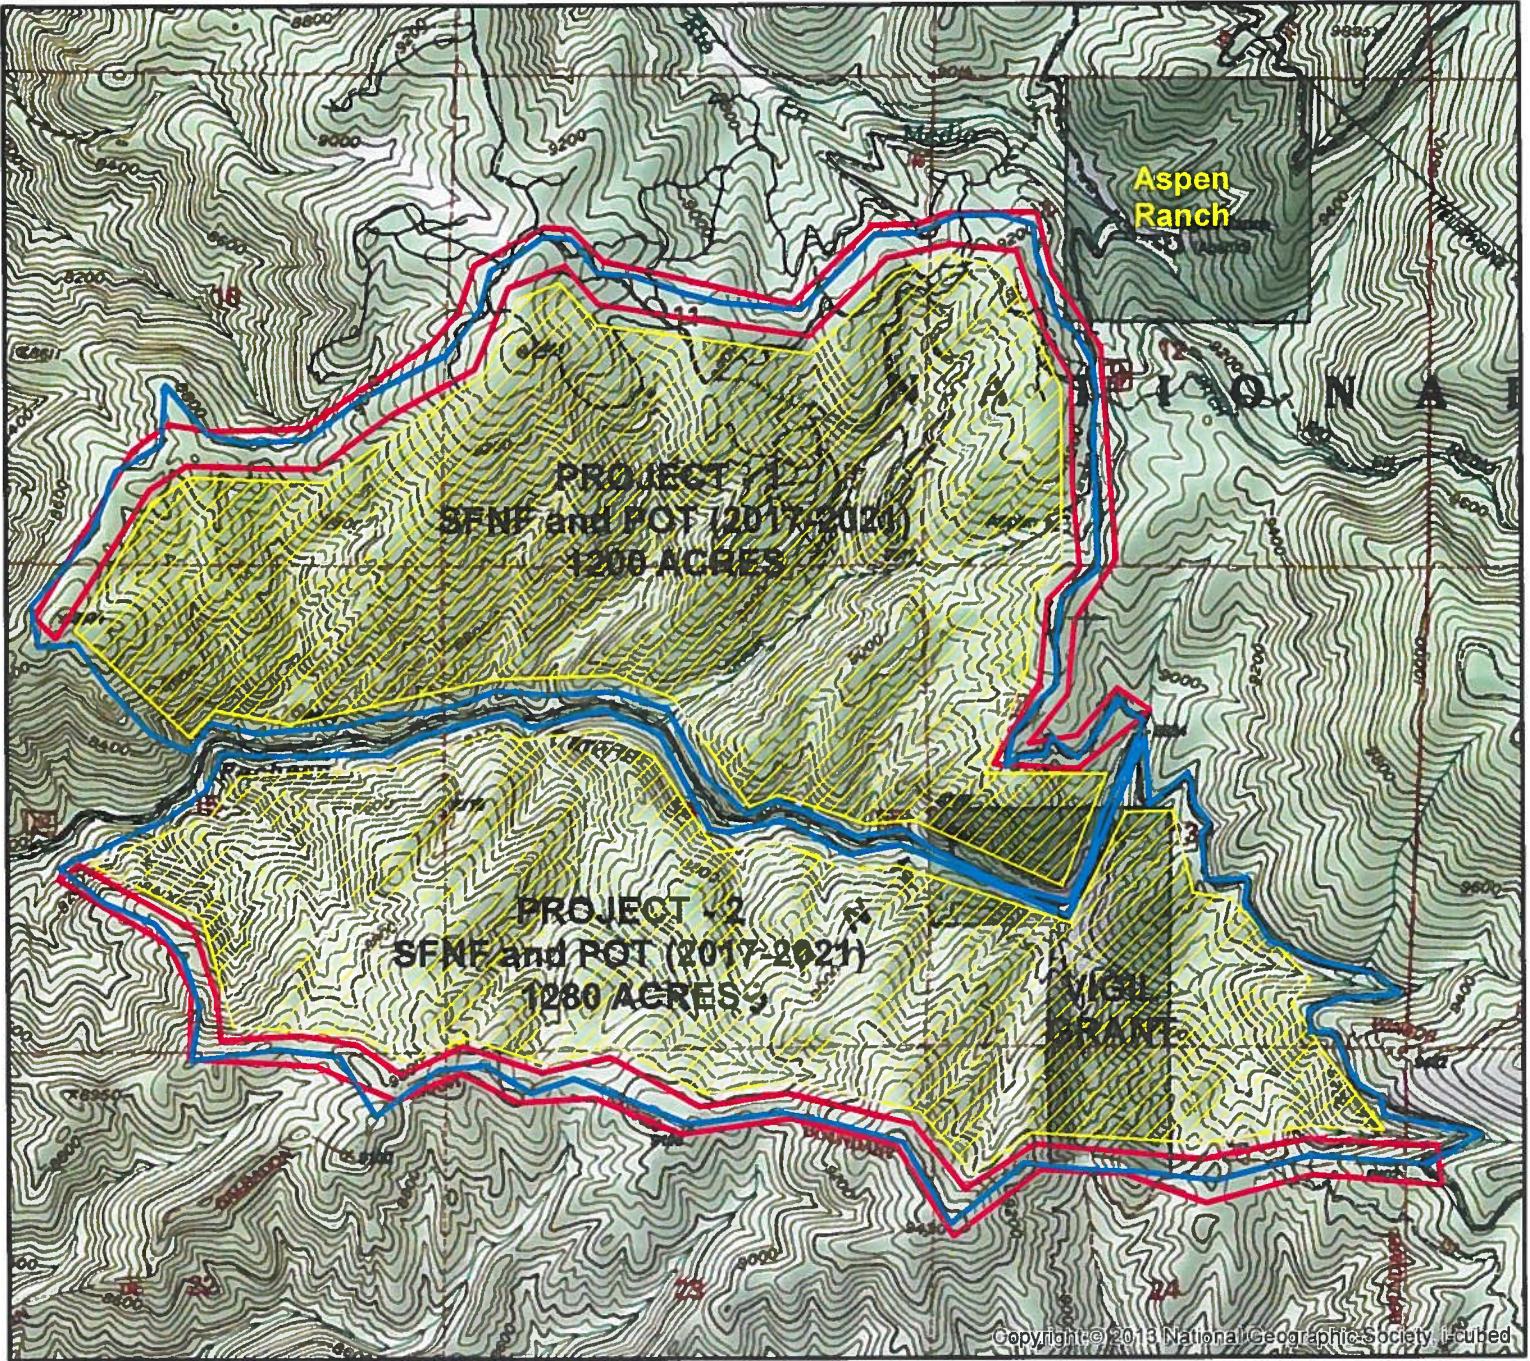

# RTRL - POT, SFNF, ERD, PROJECT SITES

**LEGEND**

- North and South Pacheco Canyon Projects
- Firelines
- Areas to burn
- Road\_Route

*Environment Department  
Pueblo of Tesuque  
Route 42 Box 360-T  
Santa Fe, New Mexico 87506*

## Legend

-  Tesuque Watershed
-  North and South Pacheco Canyon Projects
-  Areas to burn
-  Firelines
-  Road\_Route