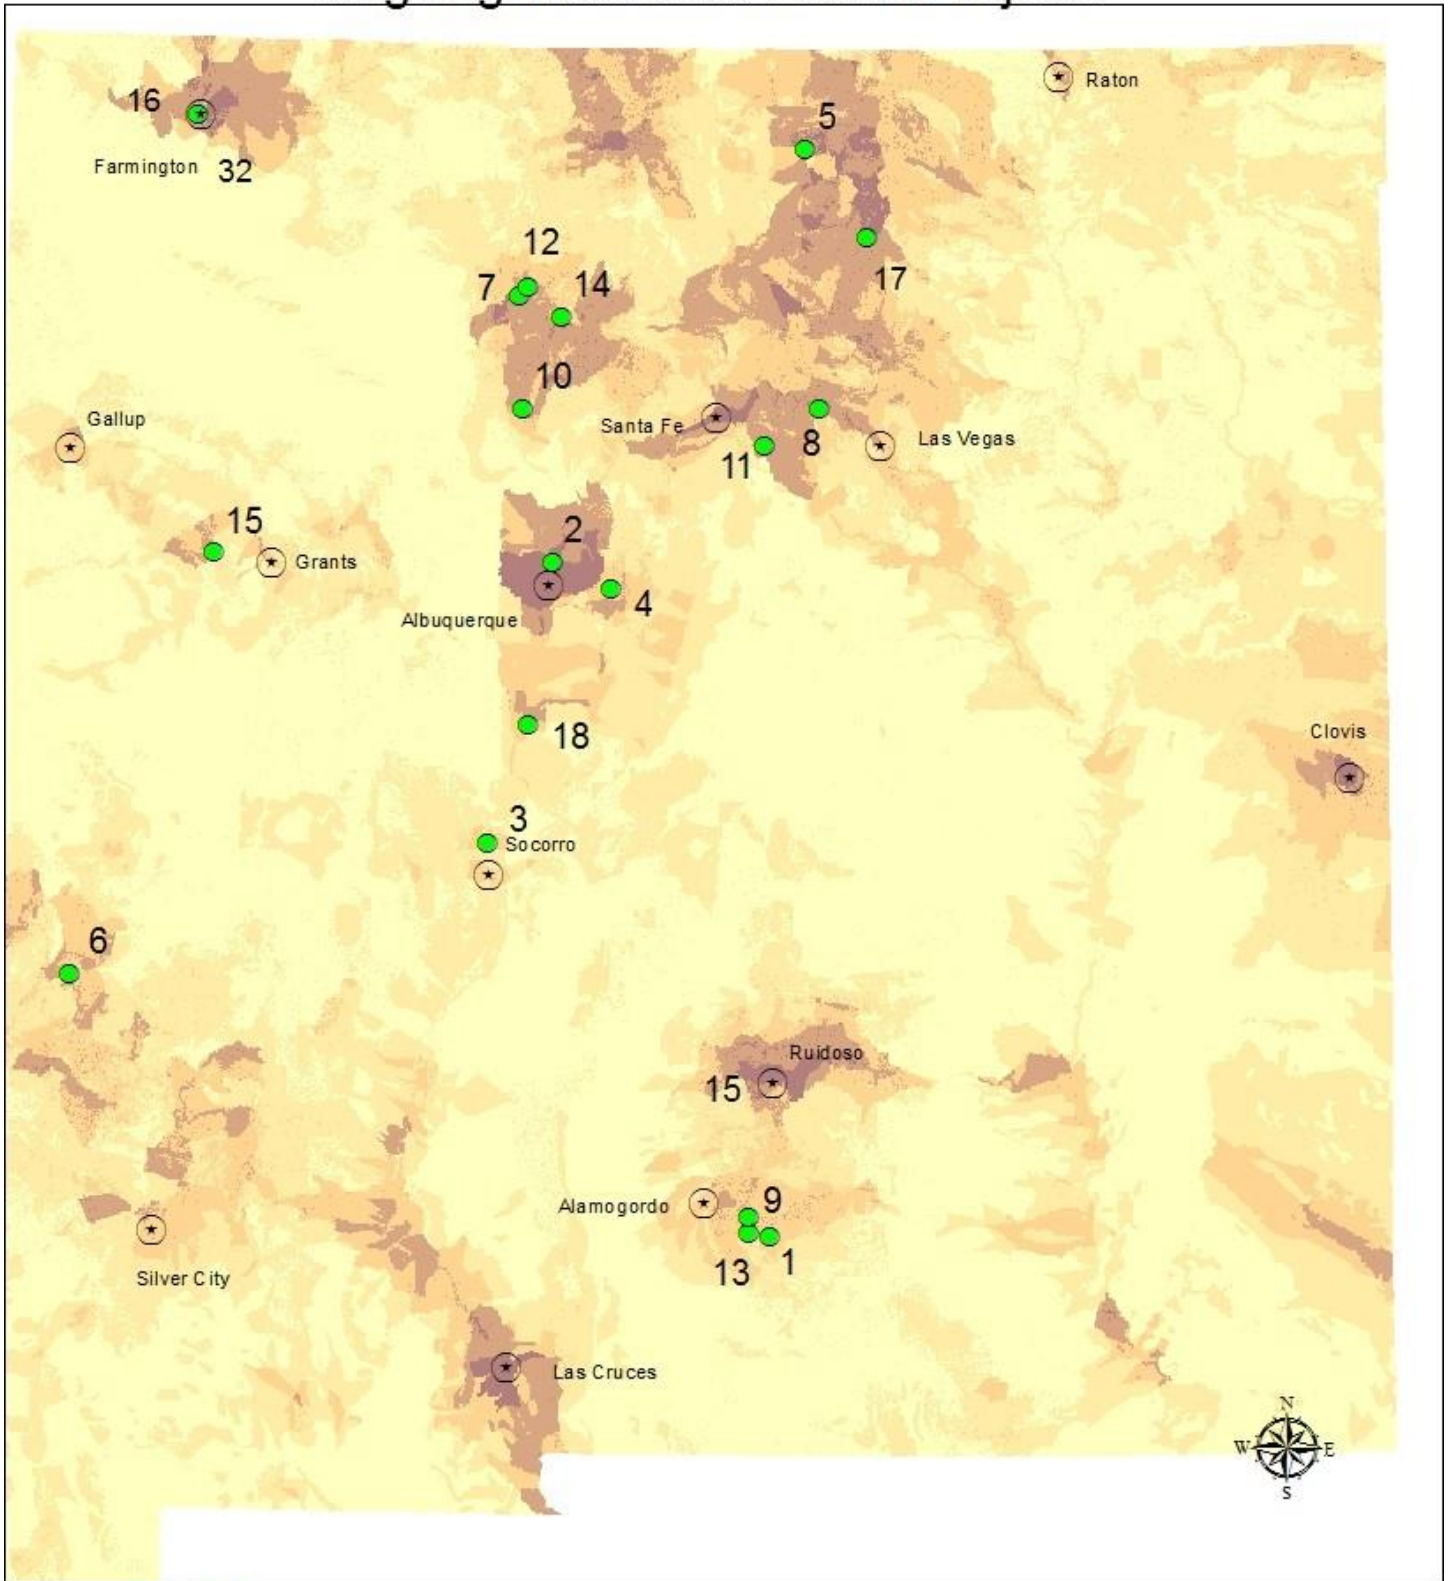

Completed Watershed Health Projects

Legend

- Completed Projects
- ★ NM_Large_Cities

Ongoing Watershed Health Projects

Legend

- Ongoing_Projects
- ★ NM_Large_Cities