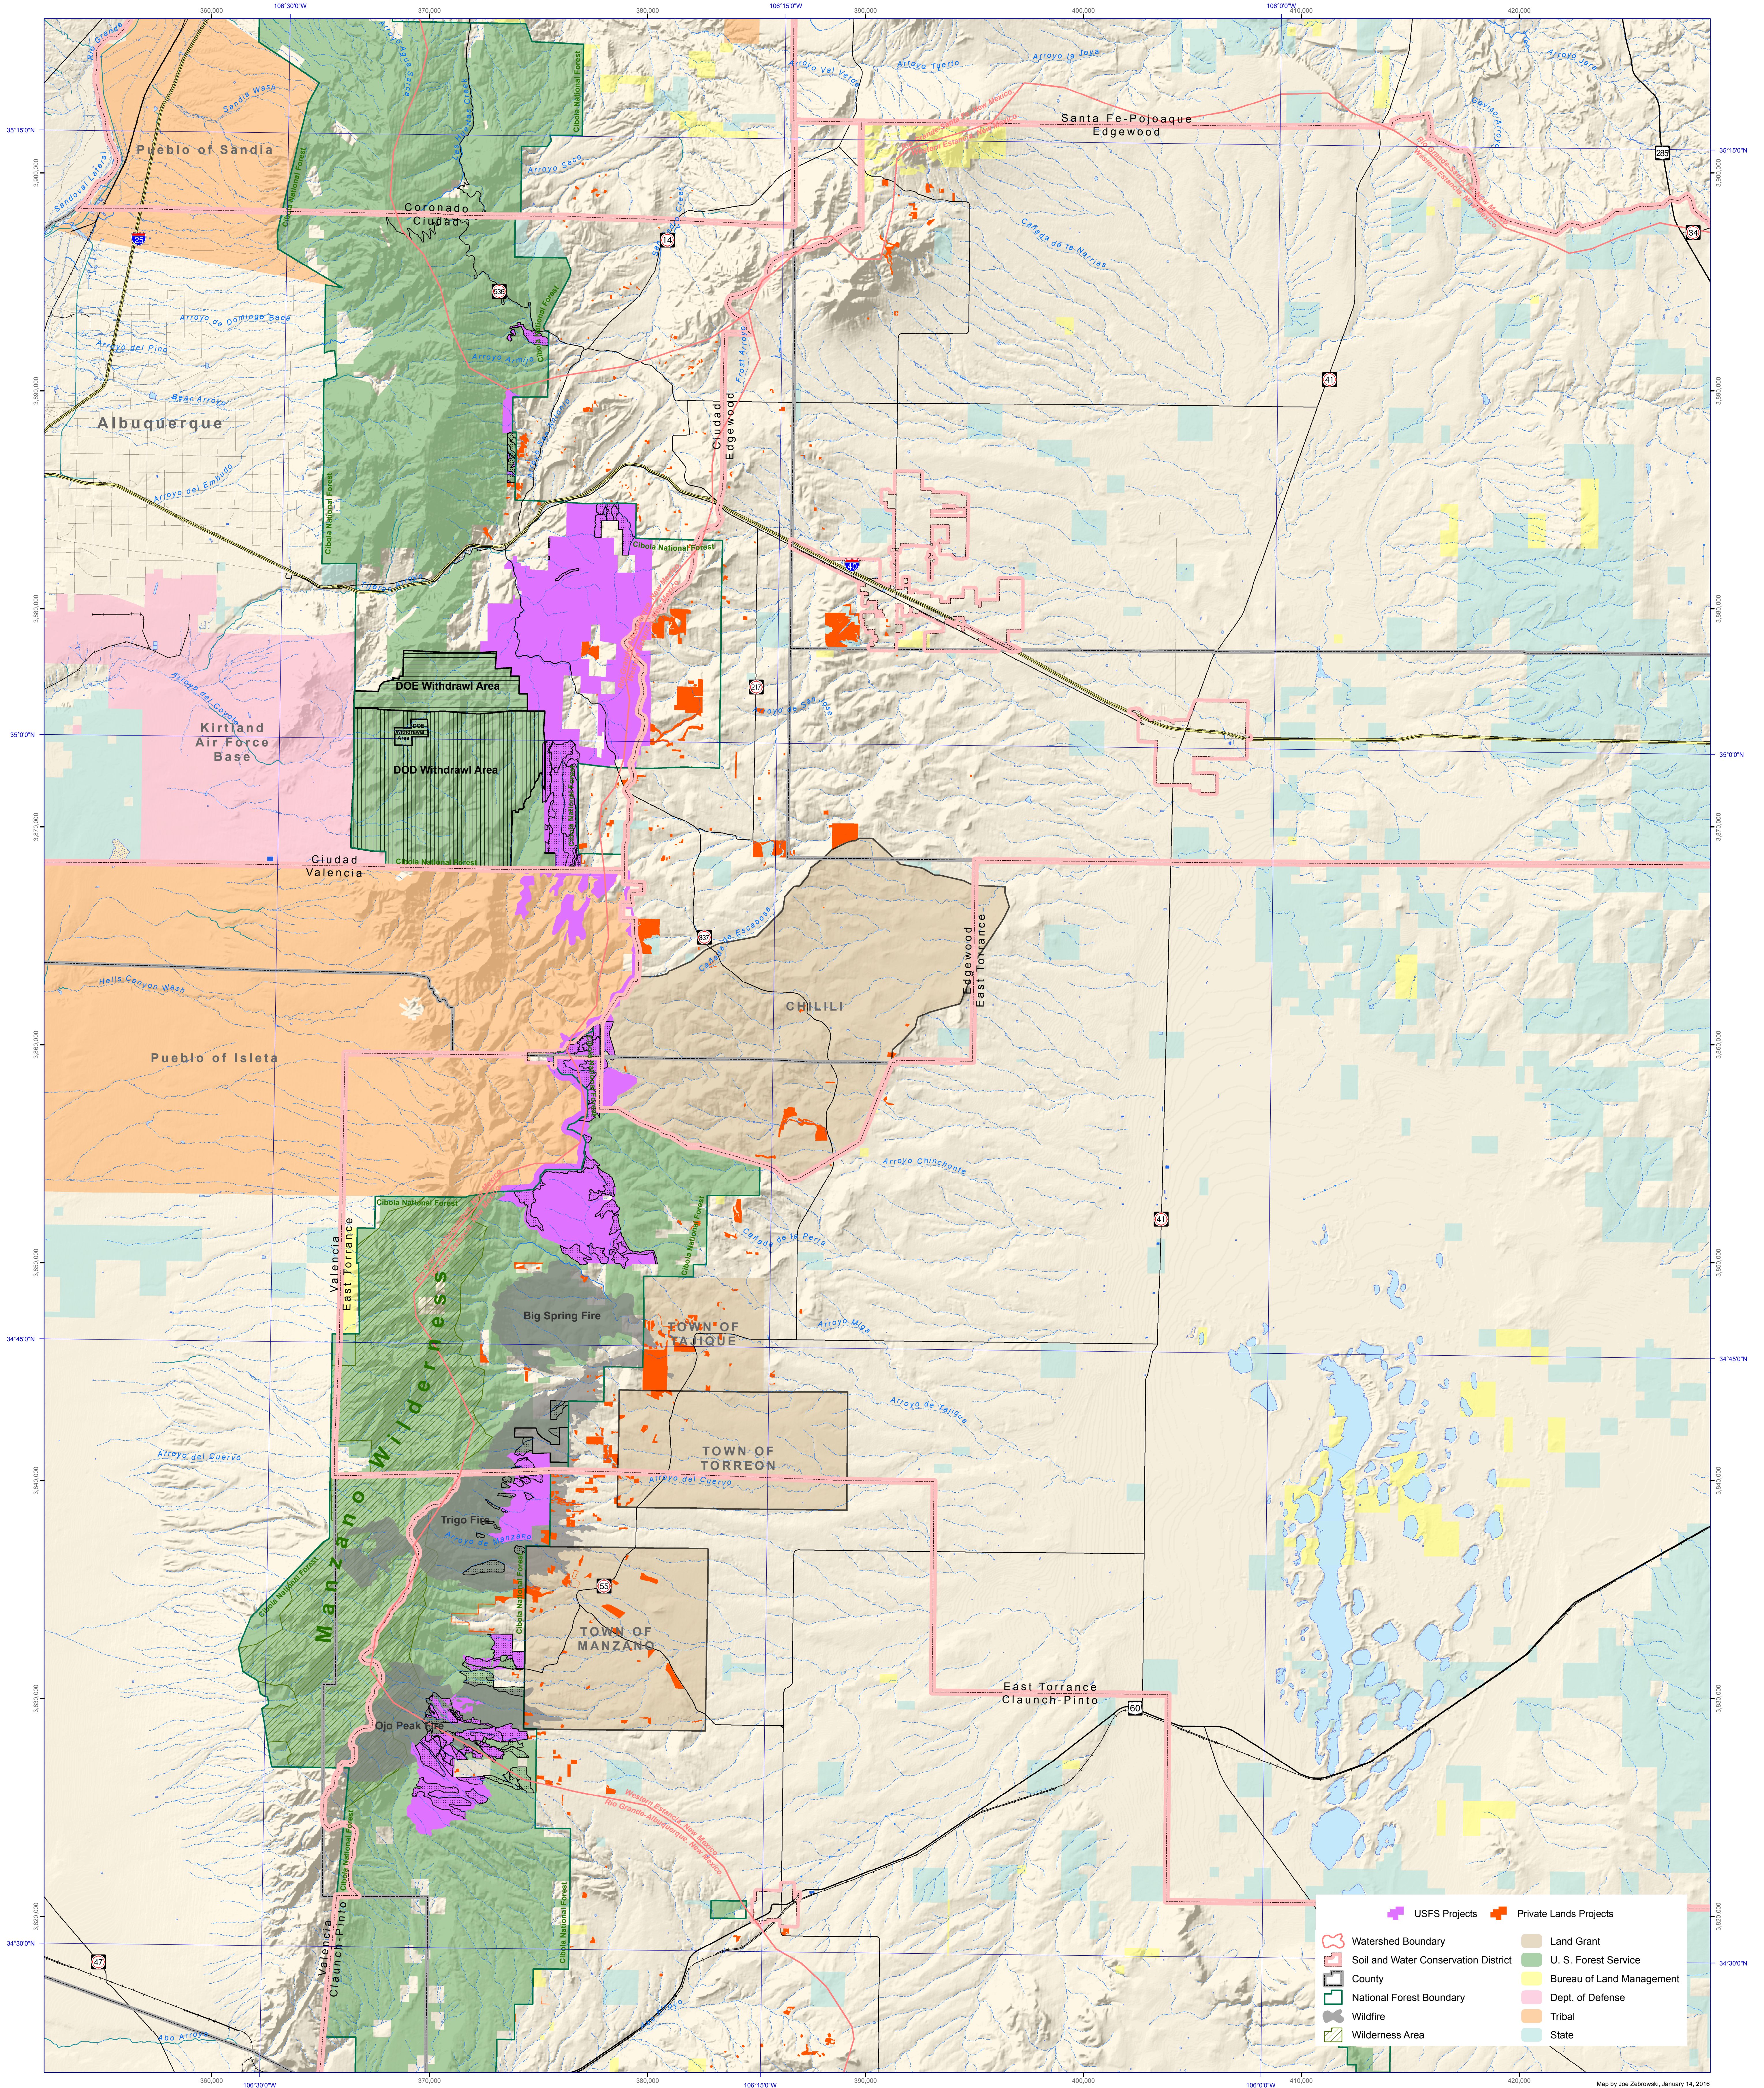

Manzanita Manzano Restoration Partnership